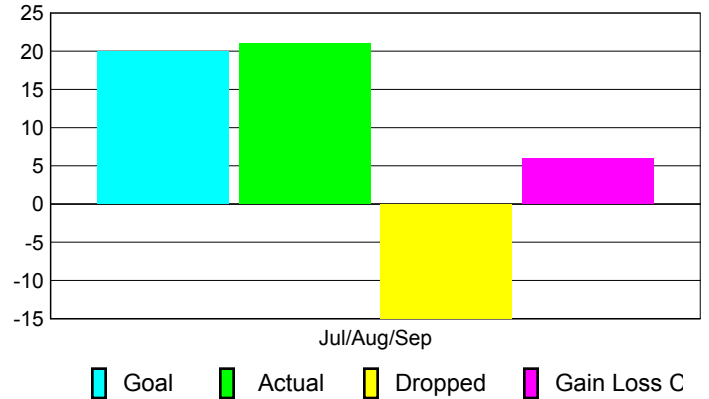

### YTD Status Quo Clubs 2010-2011

Status Quo Clubs Compared to Status Quo Members

## MEMBERSHIP

Membership Results  
2010-2011

Membership  
2009-2010

Month	Net Memb Goal	Actual New Memb	Actual Dropped Memb	Gain/Loss of Memb	Gain/Loss of Memb
Jul/Aug/Sep	20	21	-15	6	20
<b>Totals</b>	<b>20</b>	<b>21</b>	<b>-15</b>	<b>6</b>	<b>20</b>

### Membership Results 2010-2011

Goal, New, Dropped, Gain/Loss

### Comparison of Membership Gain/Loss

Current Year Compared to the Previous Year