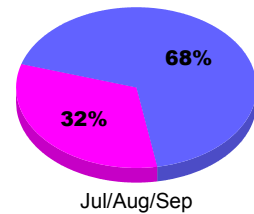

Gender Comparison 2010-2011